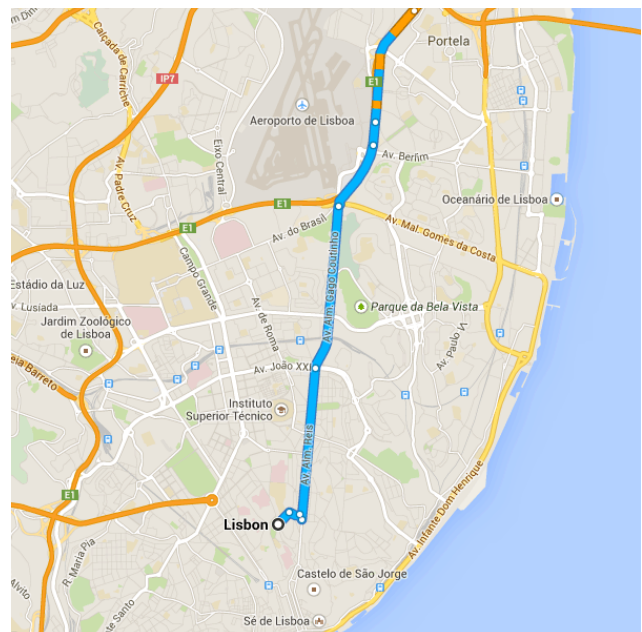

Cookies help us deliver our services. By using our services, you agree to our use of cookies.

[Learn more](#)

Got it

Directions from Lisbon to ESCOLA SECUNDÁRIA JOSÉ FALCÃO, Avenida Dom Afonso Henriques

○ Lisbon

Get on E1 from Av. Cidade do Porto

6.3 km / 11 min

- ↑ 1. Head east on Largo Mitelo toward Campo Mártires da Pátria
34 m
- ↑ 2. Continue onto Paço da Rainha
200 m
- ↑ 3. Paço da Rainha turns right and becomes Calçada Conde Pombeiro
150 m
- ↪ 4. Turn right onto Rua dos Anjos
78 m
- ↶ 5. Turn left onto Av. Alm. Reis
2.2 km
- 🔄 6. At the roundabout, take the 2nd exit onto Av. Alm. Gago Coutinho
2.4 km

Map data ©2015 Google, basado en BCN IGN España

- 7. At the roundabout, take the 2nd exit onto Av. Cidade do Porto
_____ 1.0 km
- 8. Take the ramp to A1 Norte/A8 Oeste/A12 Sul
_____ 350 m

Follow A1 to Circular Externa de Coimbra in Coimbra. Take the exit toward Coimbra Este from A-31/IC2

Take Circular Interna de Coimbra, R. Costa Simões and Alameda Dr. Armando Gonçalves to Av. Dom Afonso Henriques

_____ 2.8 km / 4 min

- 15. Continue onto Circular Externa de Coimbra
_____ 280 m

- 16. At the roundabout, take the **1st** exit onto **Circular Interna de Coimbra**
1.0 km
- 17. Slight **right** onto **R. Costa Simões**
650 m
- 18. At the roundabout, take the **1st** exit onto **Alameda Dr. Armando Gonçalves**
450 m
- 19. At the roundabout, take the **2nd** exit
43 m
- 20. Continue onto **Alameda Calouste Gulbenkian**
90 m
- 21. Turn **left** onto **Largo Cruz de Celas**
36 m
- 22. Continue straight onto **R. Gomes Freire**
73 m
- 23. Turn **right** onto **Av. Dom Afonso Henriques**
 - i Destination will be on the left
160 m