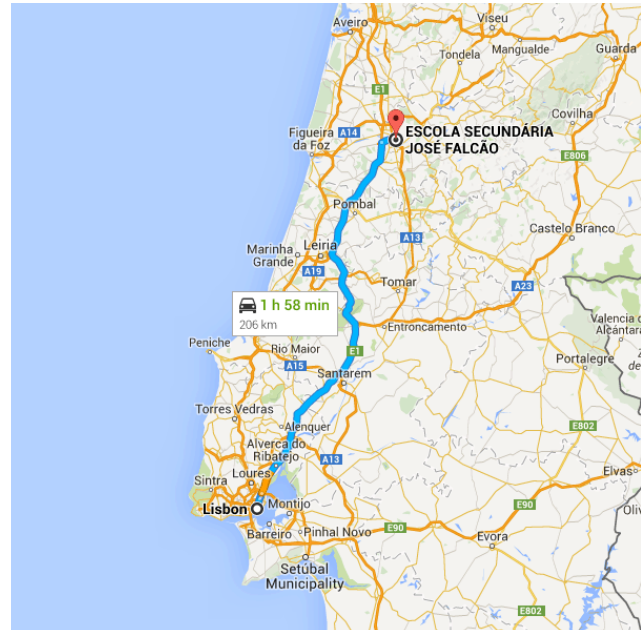

Get on E1 from Av. Cidade do Porto

6.3 km / 11 min

- ↑ 1. Head east on Largo Mitelo toward Campo Mártires da Pátria
34 m
- ↑ 2. Continue onto Paço da Rainha
200 m
- ↑ 3. Paço da Rainha turns right and becomes Calçada Conde Pombeiro
150 m
- ↪ 4. Turn right onto Rua dos Anjos
78 m
- ↶ 5. Turn left onto Av. Alm. Reis
2.2 km
- 🔄 6. At the roundabout, take the 2nd exit onto Av. Alm. Gago Coutinho
2.4 km

Map data ©2015 Google, basado en BCN IGN España

- 7. At the roundabout, take the 2nd exit onto Av. Cidade do Porto
_____ 1.0 km
- 8. Take the ramp to A1 Norte/A8 Oeste/A12 Sul
_____ 350 m

Follow A1 to Circular Externa de Coimbra in Coimbra. Take the exit toward Coimbra Este from A-31/IC2

_____ 196 km / 1 h 39 min

- 9. Merge onto E1
_____ 1.8 km
- 10. Continue onto A1/E1
⚠ Partial toll road
_____ 188 km
- 11. Take exit 12 for N341 toward Coimbra Sul/Taveiro/Alfarelos
⚠ Toll road
_____ 550 m
- 12. Keep right at the fork, follow signs for N341/Coimbra/Bencanta and merge onto A-31/N341
⚠ Partial toll road
_____ 4.2 km
- 13. At the roundabout, take the 2nd exit onto A-31/IC2 heading to IP3/Porto /Coimbra Norte/Viseu
_____ 900 m
- 14. Take the exit toward Coimbra Este
_____ 600 m

Take Circular Interna de Coimbra, R. Costa Simões and Alameda Dr. Armando Gonçalves to Av. Dom Afonso Henriques

_____ 2.8 km / 4 min

- 15. Continue onto Circular Externa de Coimbra
_____ 280 m

- 16. At the roundabout, take the **1st** exit onto **Circular Interna de Coimbra**
1.0 km
- 17. Slight **right** onto **R. Costa Simões**
650 m
- 18. At the roundabout, take the **1st** exit onto **Alameda Dr. Armando Gonçalves**
450 m
- 19. At the roundabout, take the **2nd** exit
43 m
- 20. Continue onto **Alameda Calouste Gulbenkian**
90 m
- 21. Turn **left** onto **Largo Cruz de Celas**
36 m
- 22. Continue straight onto **R. Gomes Freire**
73 m
- 23. Turn **right** onto **Av. Dom Afonso Henriques**
 - i Destination will be on the left
160 m