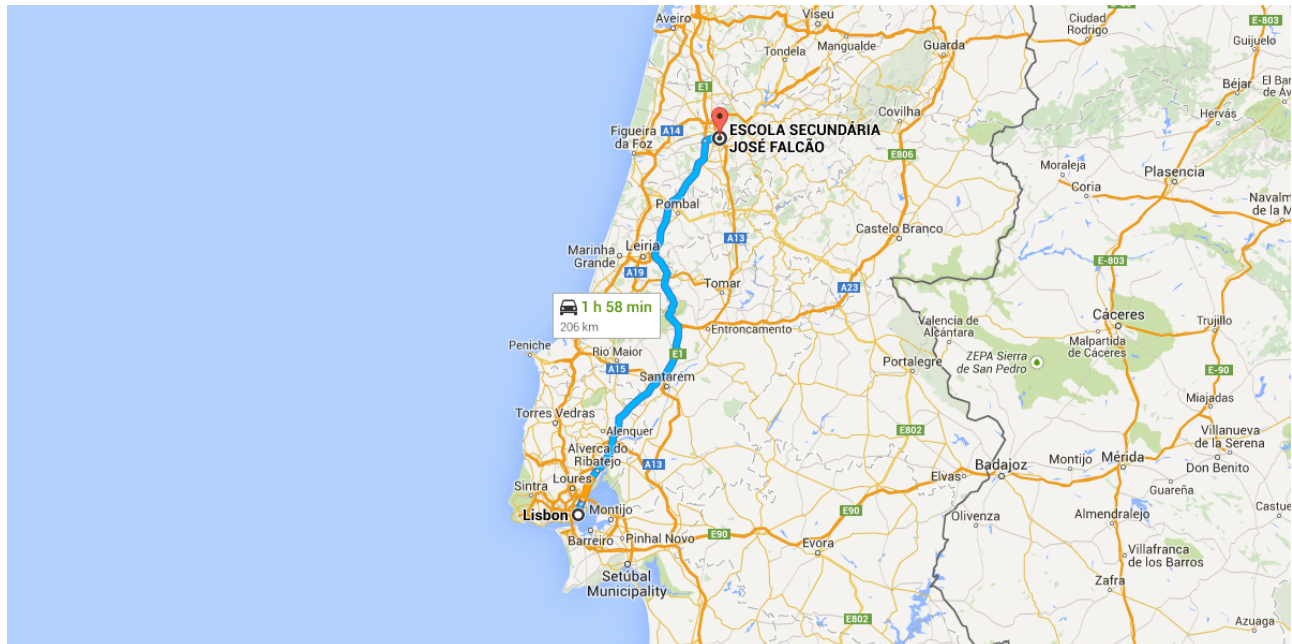

Cookies help us deliver our services. By using our services, you agree to our use of cookies.

[Learn more](#)

Got it

Directions from Lisbon to ESCOLA SECUNDÁRIA JOSÉ FALCÃO, Avenida Dom Afonso Henriques

○ Lisbon

Get on E1 from Av. Cidade do Porto

6.3 km / 11 min

- ↑ 1. Head east on Largo Mitelo toward Campo Mártires da Pátria
34 m
- ↑ 2. Continue onto Paço da Rainha
200 m
- ↑ 3. Paço da Rainha turns right and becomes Calçada Conde Pombeiro
150 m
- ↪ 4. Turn right onto Rua dos Anjos
78 m
- ↶ 5. Turn left onto Av. Alm. Reis
2.2 km
- 🔄 6. At the roundabout, take the 2nd exit onto Av. Alm. Gago Coutinho
2.4 km

Map data ©2015 Google, basado en BCN IGN España

- 7. At the roundabout, take the 2nd exit onto Av. Cidade do Porto
_____ 1.0 km
- 8. Take the ramp to A1 Norte/A8 Oeste/A12 Sul
_____ 350 m

Follow A1 to Circular Externa de Coimbra in Coimbra. Take the exit toward Coimbra Este from A-31/IC2

Take Circular Interna de Coimbra, R. Costa Simões and Alameda Dr. Armando Gonçalves to Av. Dom Afonso Henriques

_____ 2.8 km / 4 min

- 15. Continue onto Circular Externa de Coimbra
_____ 280 m

- 16. At the roundabout, take the **1st** exit onto **Circular Interna de Coimbra**
1.0 km
- 17. Slight **right** onto **R. Costa Simões**
650 m
- 18. At the roundabout, take the **1st** exit onto **Alameda Dr. Armando Gonçalves**
450 m
- 19. At the roundabout, take the **2nd** exit
43 m
- 20. Continue onto **Alameda Calouste Gulbenkian**
90 m
- 21. Turn **left** onto **Largo Cruz de Celas**
36 m
- 22. Continue straight onto **R. Gomes Freire**
73 m
- 23. Turn **right** onto **Av. Dom Afonso Henriques**
 - i Destination will be on the left
160 m