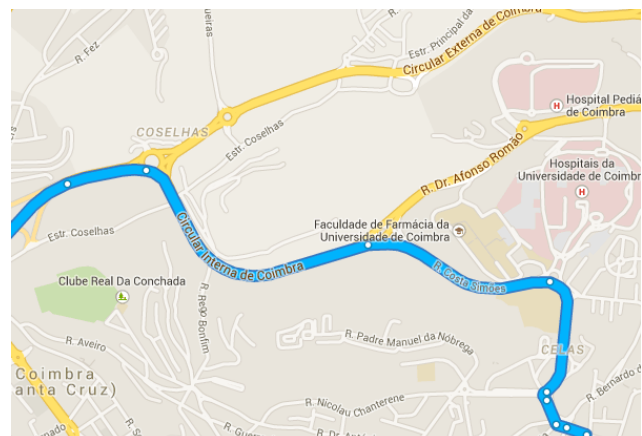

Cookies help us deliver our services. By using our services, you agree to our use of cookies.

[Learn more](#)

Got it

Directions from Lisbon to ESCOLA SECUNDÁRIA JOSÉ FALCÃO, Avenida Dom Afonso Henriques

○ Lisbon

Map data ©2015 Google, basado en BCN IGN España

- 7. At the roundabout, take the 2nd exit onto Av. Cidade do Porto
_____ 1.0 km
- 8. Take the ramp to A1 Norte/A8 Oeste/A12 Sul
_____ 350 m

Follow A1 to Circular Externa de Coimbra in Coimbra. Take the exit toward Coimbra Este from A-31/IC2

_____ 196 km / 1 h 39 min

- 9. Merge onto E1
_____ 1.8 km
- 10. Continue onto A1/E1
⚠ Partial toll road
_____ 188 km
- 11. Take exit 12 for N341 toward Coimbra Sul/Taveiro/Alfarelos
⚠ Toll road
_____ 550 m
- 12. Keep right at the fork, follow signs for N341/Coimbra/Bencanta and merge onto A-31/N341
⚠ Partial toll road
_____ 4.2 km
- 13. At the roundabout, take the 2nd exit onto A-31/IC2 heading to IP3/Porto /Coimbra Norte/Viseu
_____ 900 m
- 14. Take the exit toward Coimbra Este
_____ 600 m

Take Circular Interna de Coimbra, R. Costa Simões and Alameda Dr. Armando Gonçalves to Av. Dom Afonso Henriques

_____ 2.8 km / 4 min

- 15. Continue onto Circular Externa de Coimbra
_____ 280 m

- 16. At the roundabout, take the **1st** exit onto **Circular Interna de Coimbra**
1.0 km
- 17. Slight **right** onto **R. Costa Simões**
650 m
- 18. At the roundabout, take the **1st** exit onto **Alameda Dr. Armando Gonçalves**
450 m
- 19. At the roundabout, take the **2nd** exit
43 m
- 20. Continue onto **Alameda Calouste Gulbenkian**
90 m
- 21. Turn **left** onto **Largo Cruz de Celas**
36 m
- 22. Continue straight onto **R. Gomes Freire**
73 m
- 23. Turn **right** onto **Av. Dom Afonso Henriques**
 - i Destination will be on the left
160 m