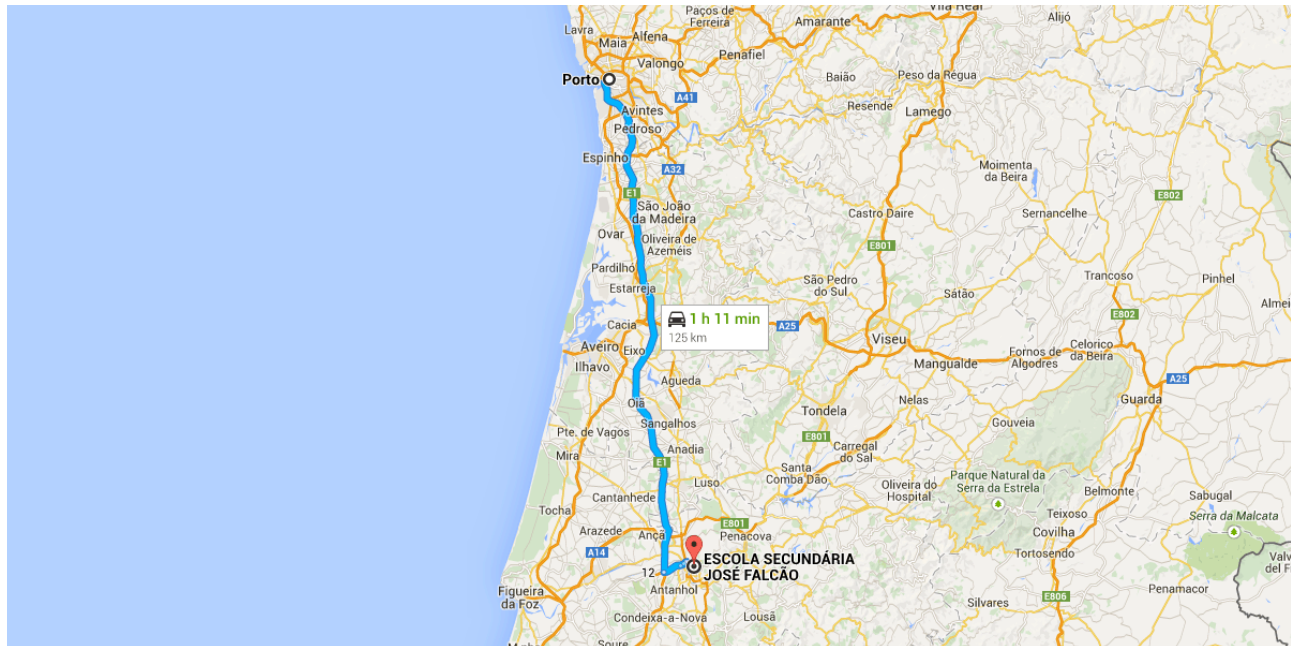

Cookies help us deliver our services. By using our services, you agree to our use of cookies.

[Learn more](#)

Got it

Directions from Porto to ESCOLA SECUNDÁRIA JOSÉ FALCÃO, Avenida Dom Afonso Henriques

○ Porto

Get on A1 from Praça Mouzinho de Albuquerque and R. Gonçalo Sampaio

2.4 km / 3 min

- ↑ 1. Head northwest on Praça Mouzinho de Albuquerque toward Av. França
400 m
- ♀ 2. Exit the roundabout onto R. Caldas Xavier
51 m
- ↑ 3. Continue onto Praça Bom Sucesso
85 m
- ↑ 4. Continue onto R. Gonçalo Sampaio
300 m
- ↶ 5. Keep left to stay on R. Gonçalo Sampaio
170 m
- ↑ 6. Continue onto R. Entrecampos
300 m

Map data ©2015 Google, basado en BCN IGN España

7. Merge onto **A1** via the ramp on the **left** to Lisboa/Gaia/Ponte da Arrábida

1.1 km

Follow **A1** to **Circular Externa de Coimbra** in Coimbra. Take the exit toward **Coimbra Este** from **A-31/IC2**

4.2 km

11. At the roundabout, take the **2nd** exit onto **A-31/IC2** heading to **IP3/Porto /Coimbra Norte/Viseu**

900 m

12. Take the exit toward **Coimbra Este**

600 m

Take **Circular Interna de Coimbra, R. Costa Simões** and **Alameda Dr. Armando Gonçalves** to **Av. Dom Afonso Henriques**