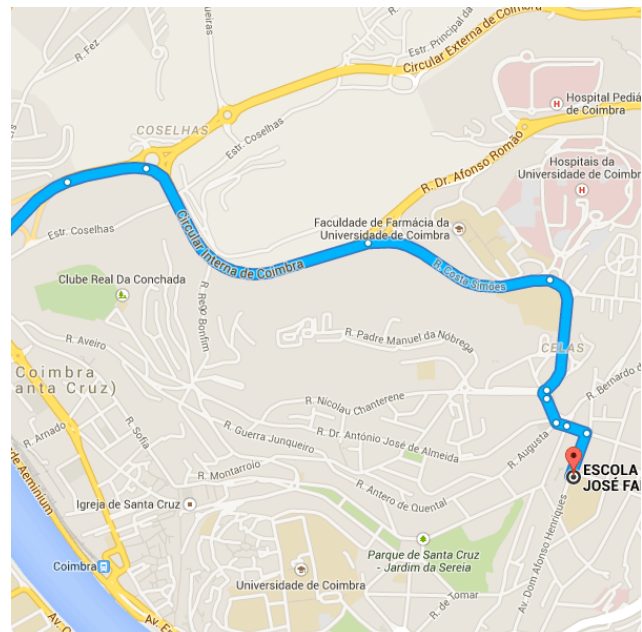

Cookies help us deliver our services. By using our services, you agree to our use of cookies.

[Learn more](#)

Got it

Directions from Porto to ESCOLA SECUNDÁRIA JOSÉ FALCÃO, Avenida Dom Afonso Henriques

○ Porto

4.2 km

11. At the roundabout, take the **2nd** exit onto **A-31/IC2** heading to **IP3/Porto /Coimbra Norte/Viseu**

900 m

12. Take the exit toward **Coimbra Este**

600 m

Take **Circular Interna de Coimbra, R. Costa Simões** and **Alameda Dr. Armando Gonçalves** to **Av. Dom Afonso Henriques**

2.8 km / 4 min

13. Continue onto **Circular Externa de Coimbra**

280 m

14. At the roundabout, take the **1st** exit onto **Circular Interna de Coimbra**

1.0 km

15. Slight right onto **R. Costa Simões**

650 m

-  16. At the roundabout, take the **1st** exit onto
Alameda Dr. Armando Gonçalves
_____ 450 m
-  17. At the roundabout, take the **2nd** exit
_____ 43 m
-  18. Continue onto **Alameda Calouste
Gulbenkian**
_____ 90 m
-  19. Turn **left** onto **Largo Cruz de Celas**
_____ 36 m
-  20. Continue straight onto **R. Gomes Freire**
_____ 73 m
-  21. Turn **right** onto **Av. Dom Afonso
Henriques**
 Destination will be on the left
_____ 160 m