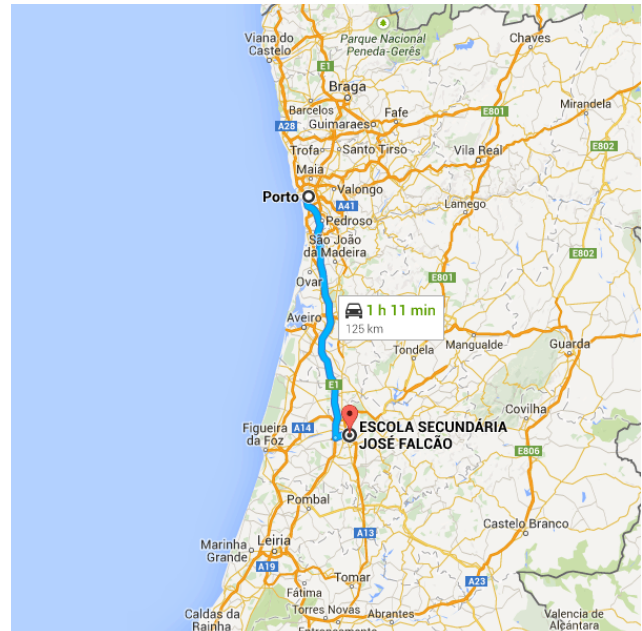

Cookies help us deliver our services. By using our services, you agree to our use of cookies.

[Learn more](#)

Got it

Directions from Porto to ESCOLA SECUNDÁRIA JOSÉ FALCÃO, Avenida Dom Afonso Henriques

○ Porto

4.2 km

11. At the roundabout, take the **2nd** exit onto **A-31/IC2** heading to **IP3/Porto /Coimbra Norte/Viseu**

900 m

12. Take the exit toward **Coimbra Este**

600 m

Take **Circular Interna de Coimbra, R. Costa Simões** and **Alameda Dr. Armando Gonçalves** to **Av. Dom Afonso Henriques**

2.8 km / 4 min

13. Continue onto **Circular Externa de Coimbra**

280 m

14. At the roundabout, take the **1st** exit onto **Circular Interna de Coimbra**

1.0 km

15. Slight right onto **R. Costa Simões**

650 m

-  16. At the roundabout, take the **1st** exit onto
Alameda Dr. Armando Gonçalves
_____ 450 m
-  17. At the roundabout, take the **2nd** exit
_____ 43 m
-  18. Continue onto **Alameda Calouste
Gulbenkian**
_____ 90 m
-  19. Turn **left** onto **Largo Cruz de Celas**
_____ 36 m
-  20. Continue straight onto **R. Gomes Freire**
_____ 73 m
-  21. Turn **right** onto **Av. Dom Afonso
Henriques**
 Destination will be on the left
_____ 160 m