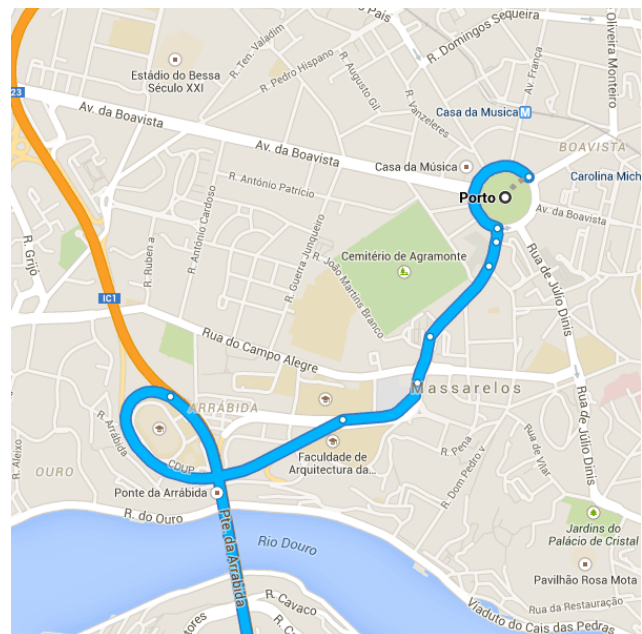

Cookies help us deliver our services. By using our services, you agree to our use of cookies.

[Learn more](#)

Got it

Directions from Porto to ESCOLA SECUNDÁRIA JOSÉ FALCÃO, Avenida Dom Afonso Henriques

○ Porto

Get on A1 from Praça Mouzinho de Albuquerque and R. Gonçalo Sampaio

2.4 km / 3 min

- ↑ 1. Head northwest on Praça Mouzinho de Albuquerque toward Av. França
400 m
- ♀ 2. Exit the roundabout onto R. Caldas Xavier
51 m
- ↑ 3. Continue onto Praça Bom Sucesso
85 m
- ↑ 4. Continue onto R. Gonçalo Sampaio
300 m
- ↶ 5. Keep left to stay on R. Gonçalo Sampaio
170 m
- ↑ 6. Continue onto R. Entrecampos
300 m

Map data ©2015 Google, basado en BCN IGN España

7. Merge onto **A1** via the ramp on the **left** to Lisboa/Gaia/Ponte da Arrábida

1.1 km

Follow **A1** to **Circular Externa de Coimbra** in Coimbra. Take the exit toward **Coimbra Este** from **A-31/IC2**

4.2 km

11. At the roundabout, take the **2nd** exit onto **A-31/IC2** heading to **IP3/Porto /Coimbra Norte/Viseu**

900 m

12. Take the exit toward **Coimbra Este**

600 m

Take **Circular Interna de Coimbra, R. Costa Simões** and **Alameda Dr. Armando Gonçalves** to **Av. Dom Afonso Henriques**